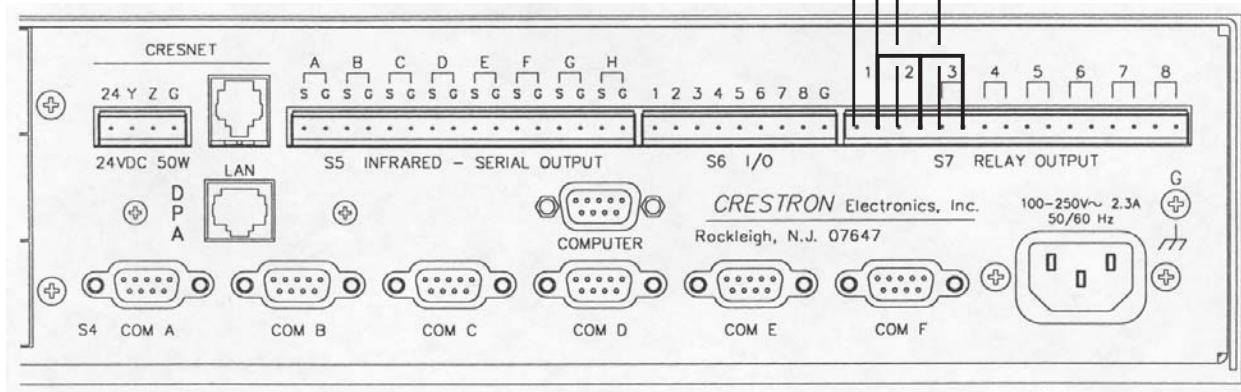

400m sec. Momentary for Up/Down  
Maintained for Tilting  
Up/Common  
Down/Common  
Up/Down/Common for Stop

Part No. CNMSX - PRO  
Rear View

Visit [www.FrameMyTV.com](http://www.FrameMyTV.com) for additional information.