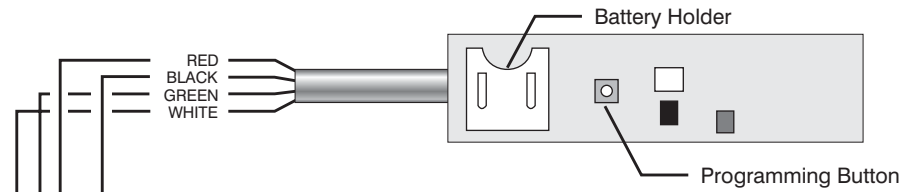

400m sec. Momentary for Up/Down  
Maintained for Tilting  
Up/Common  
Down/Common  
Up/Down/Common for Stop

Part No. CNMSX - PRO  
Rear View

Visit [www.FrameMyTV.com](http://www.FrameMyTV.com) for additional information.